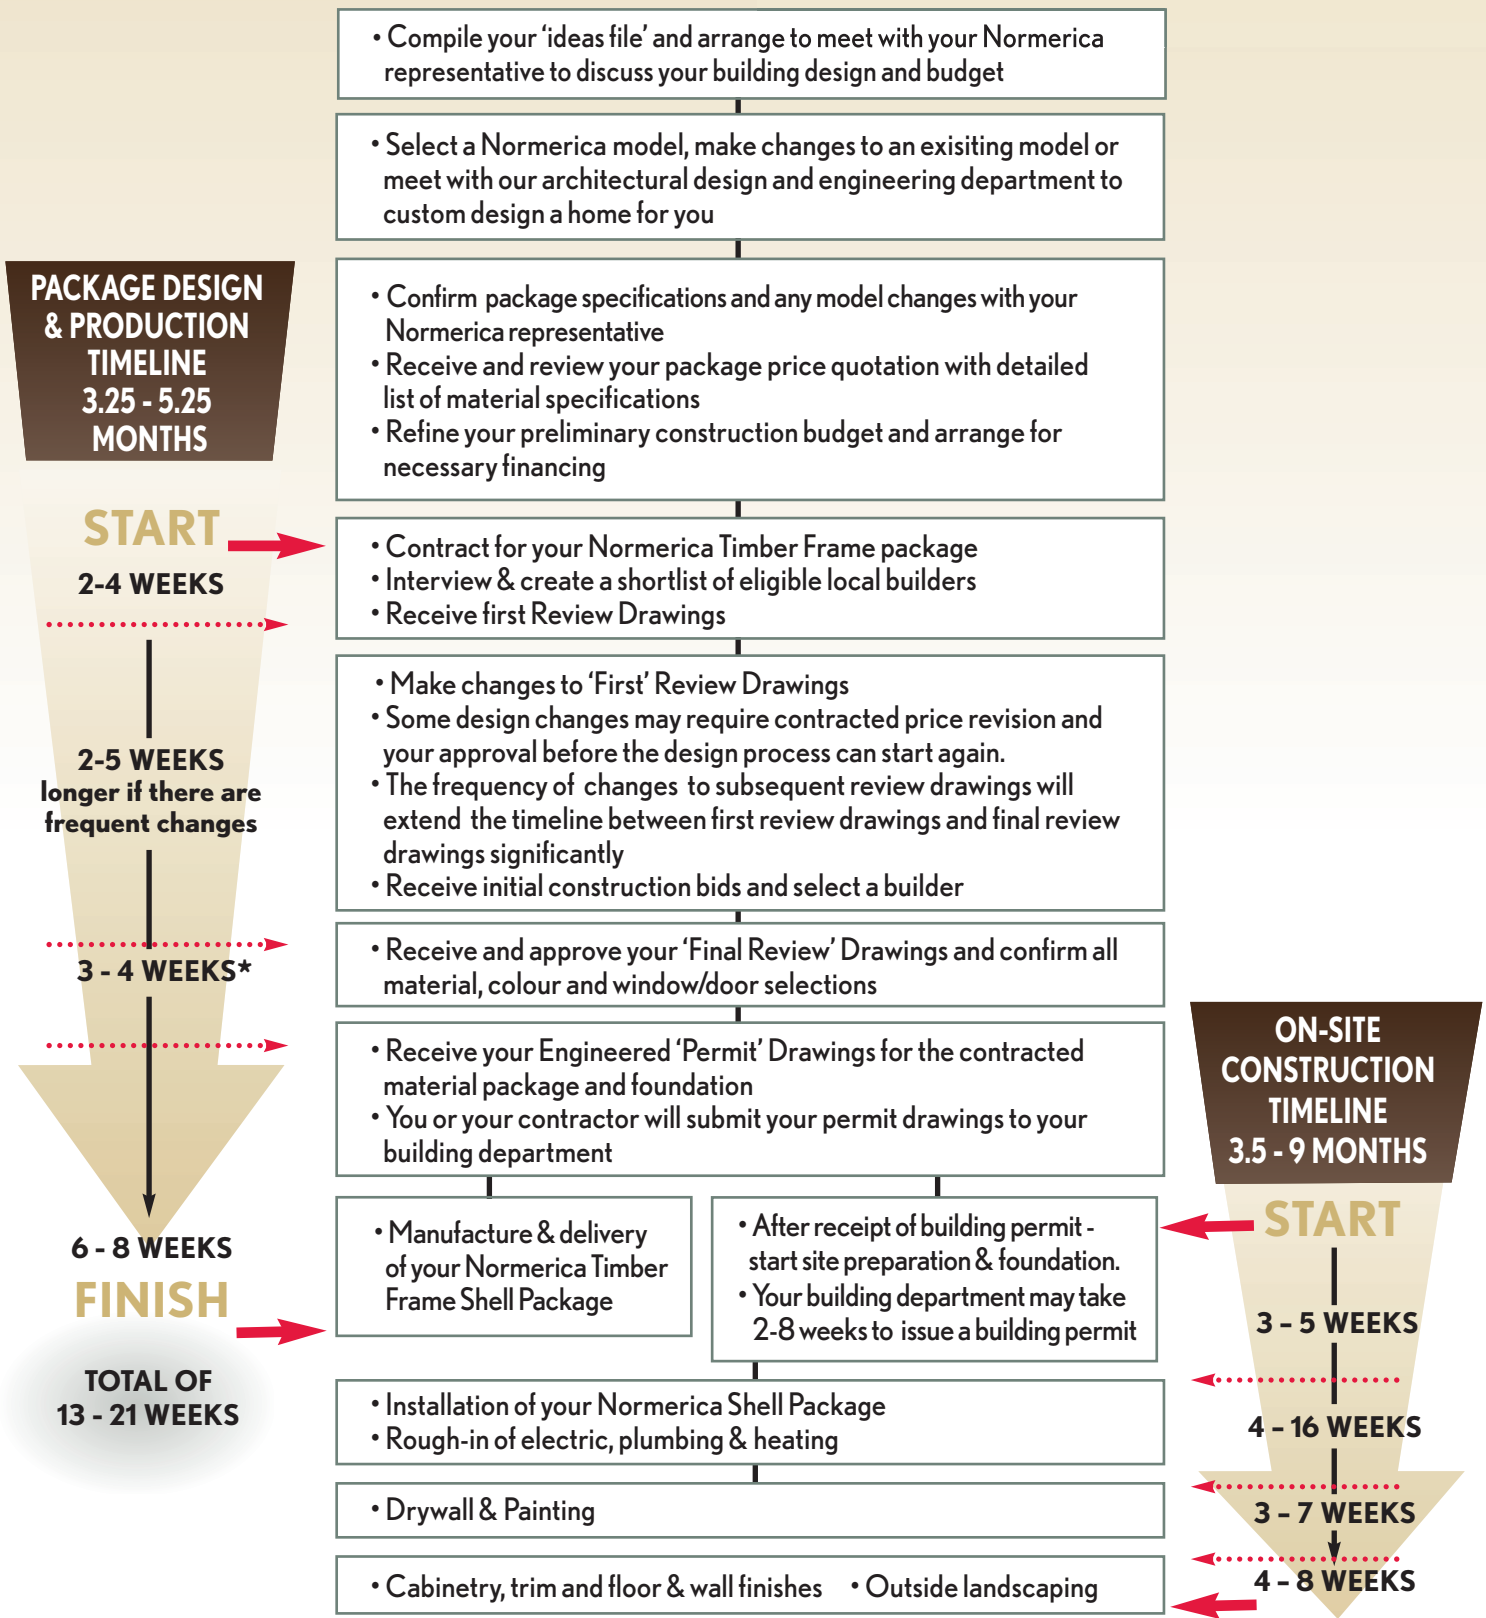

# Normerica's Package Production & Construction Timeline

Total time from selecting a design to move in - 7 to 14 months

\*TIME WILL VARY GREATLY depending on the size of home, time of year, the number of subsequent 'Review' Drawings, as well as the customer's ability to make quick decisions to give approval of 'Final Review' Drawings.